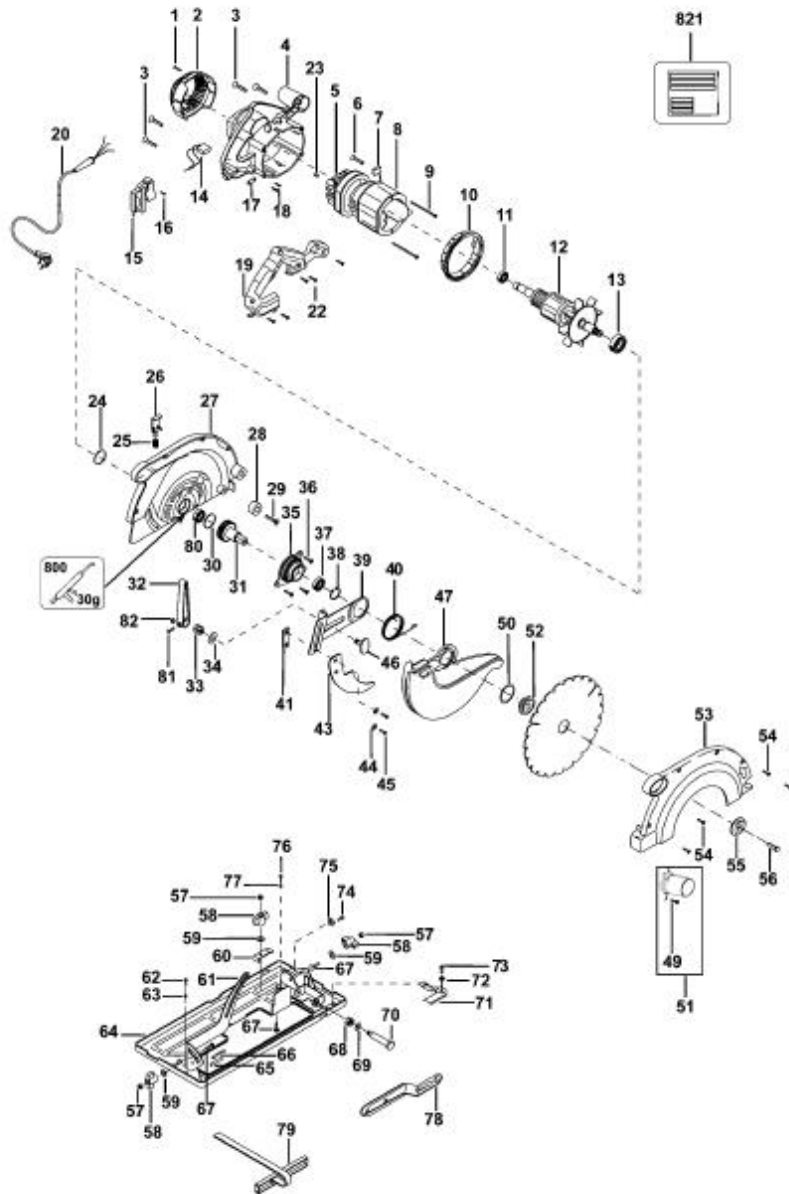

# CIRCULAR SAW

# D23700

# TYPE 2

E15590.tif