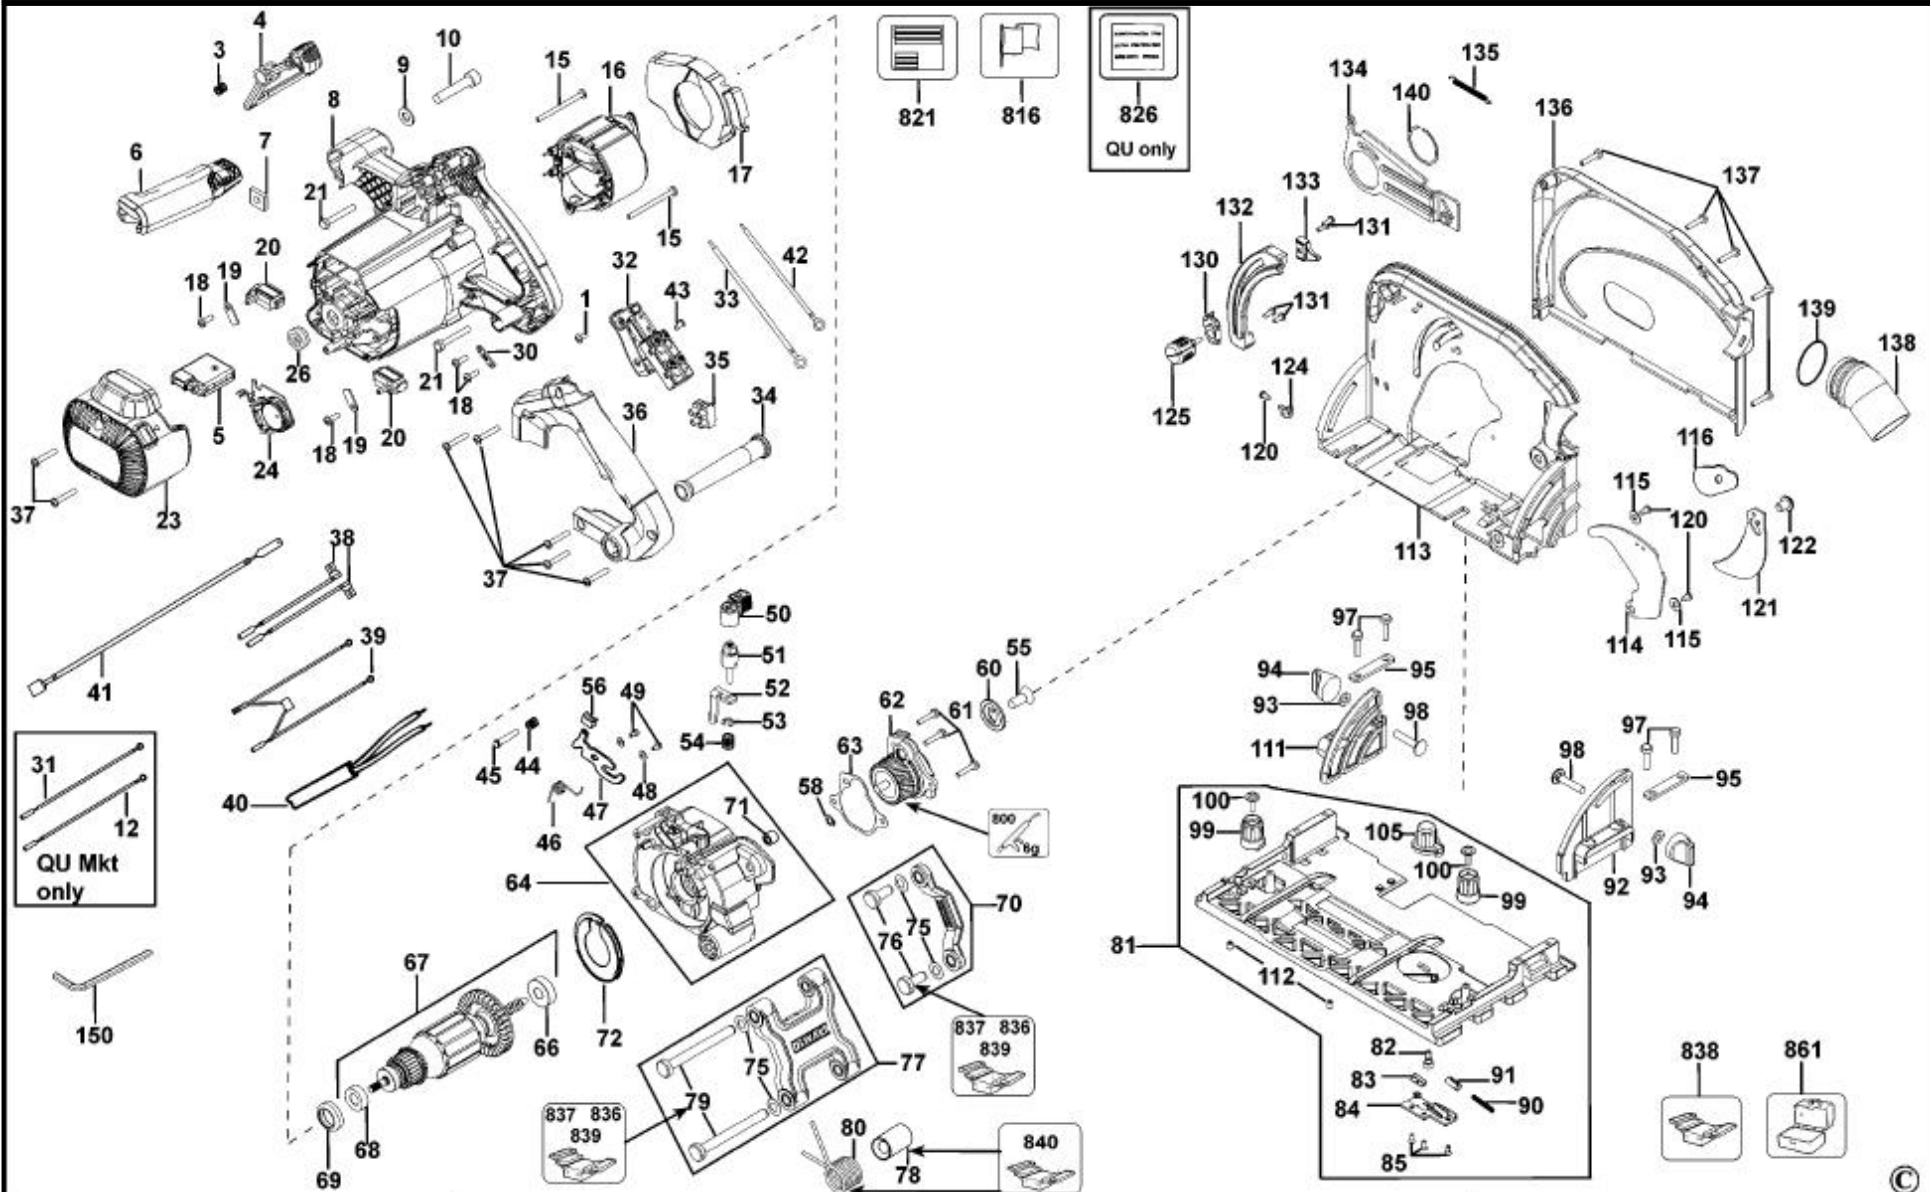

CORDED PLUNGE SAW

DWS520

TYPE 3

E16082.tif